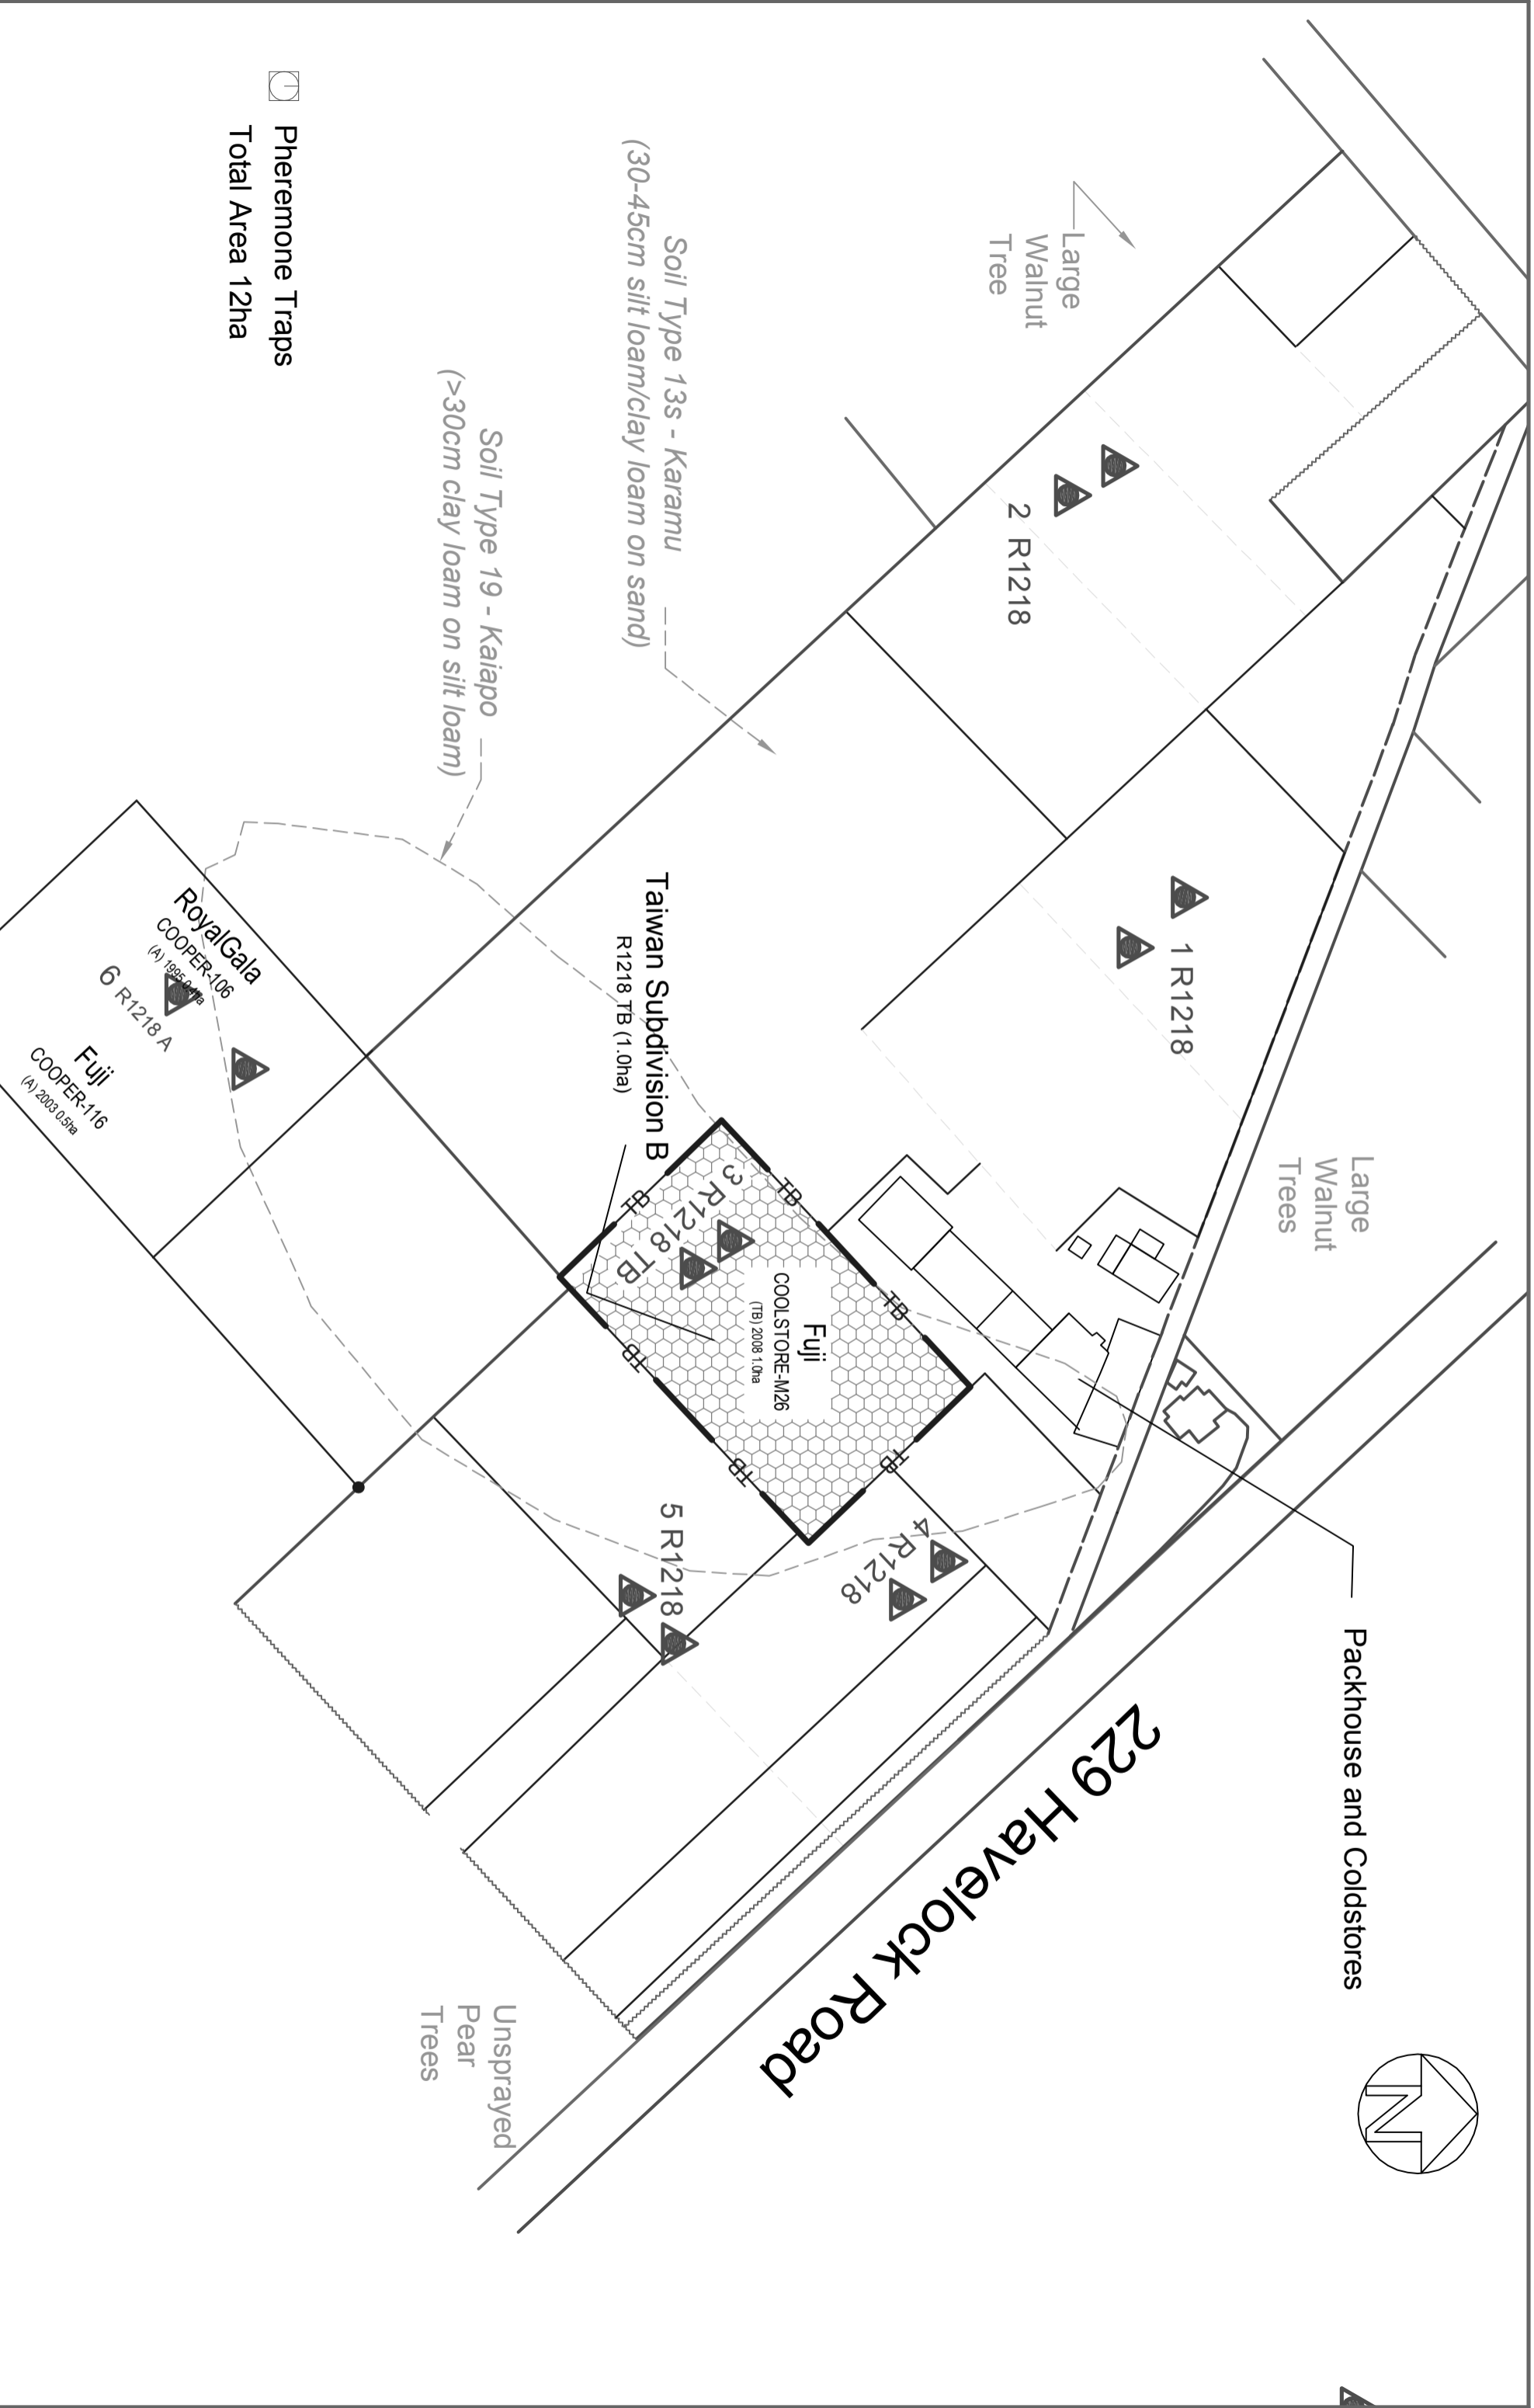

# 229 Havelock Road (R1218) Taiwan Spray Diary Block Subdivisions

File	HavelockBlocks		Page	1
Drawn	JHD	Rev 2011-6		
Date	Dec2011	A4 Scale 1:3000	of	1
App'd	JHD	Units metres		

☐ Pheromone Traps  
Total Area 12ha