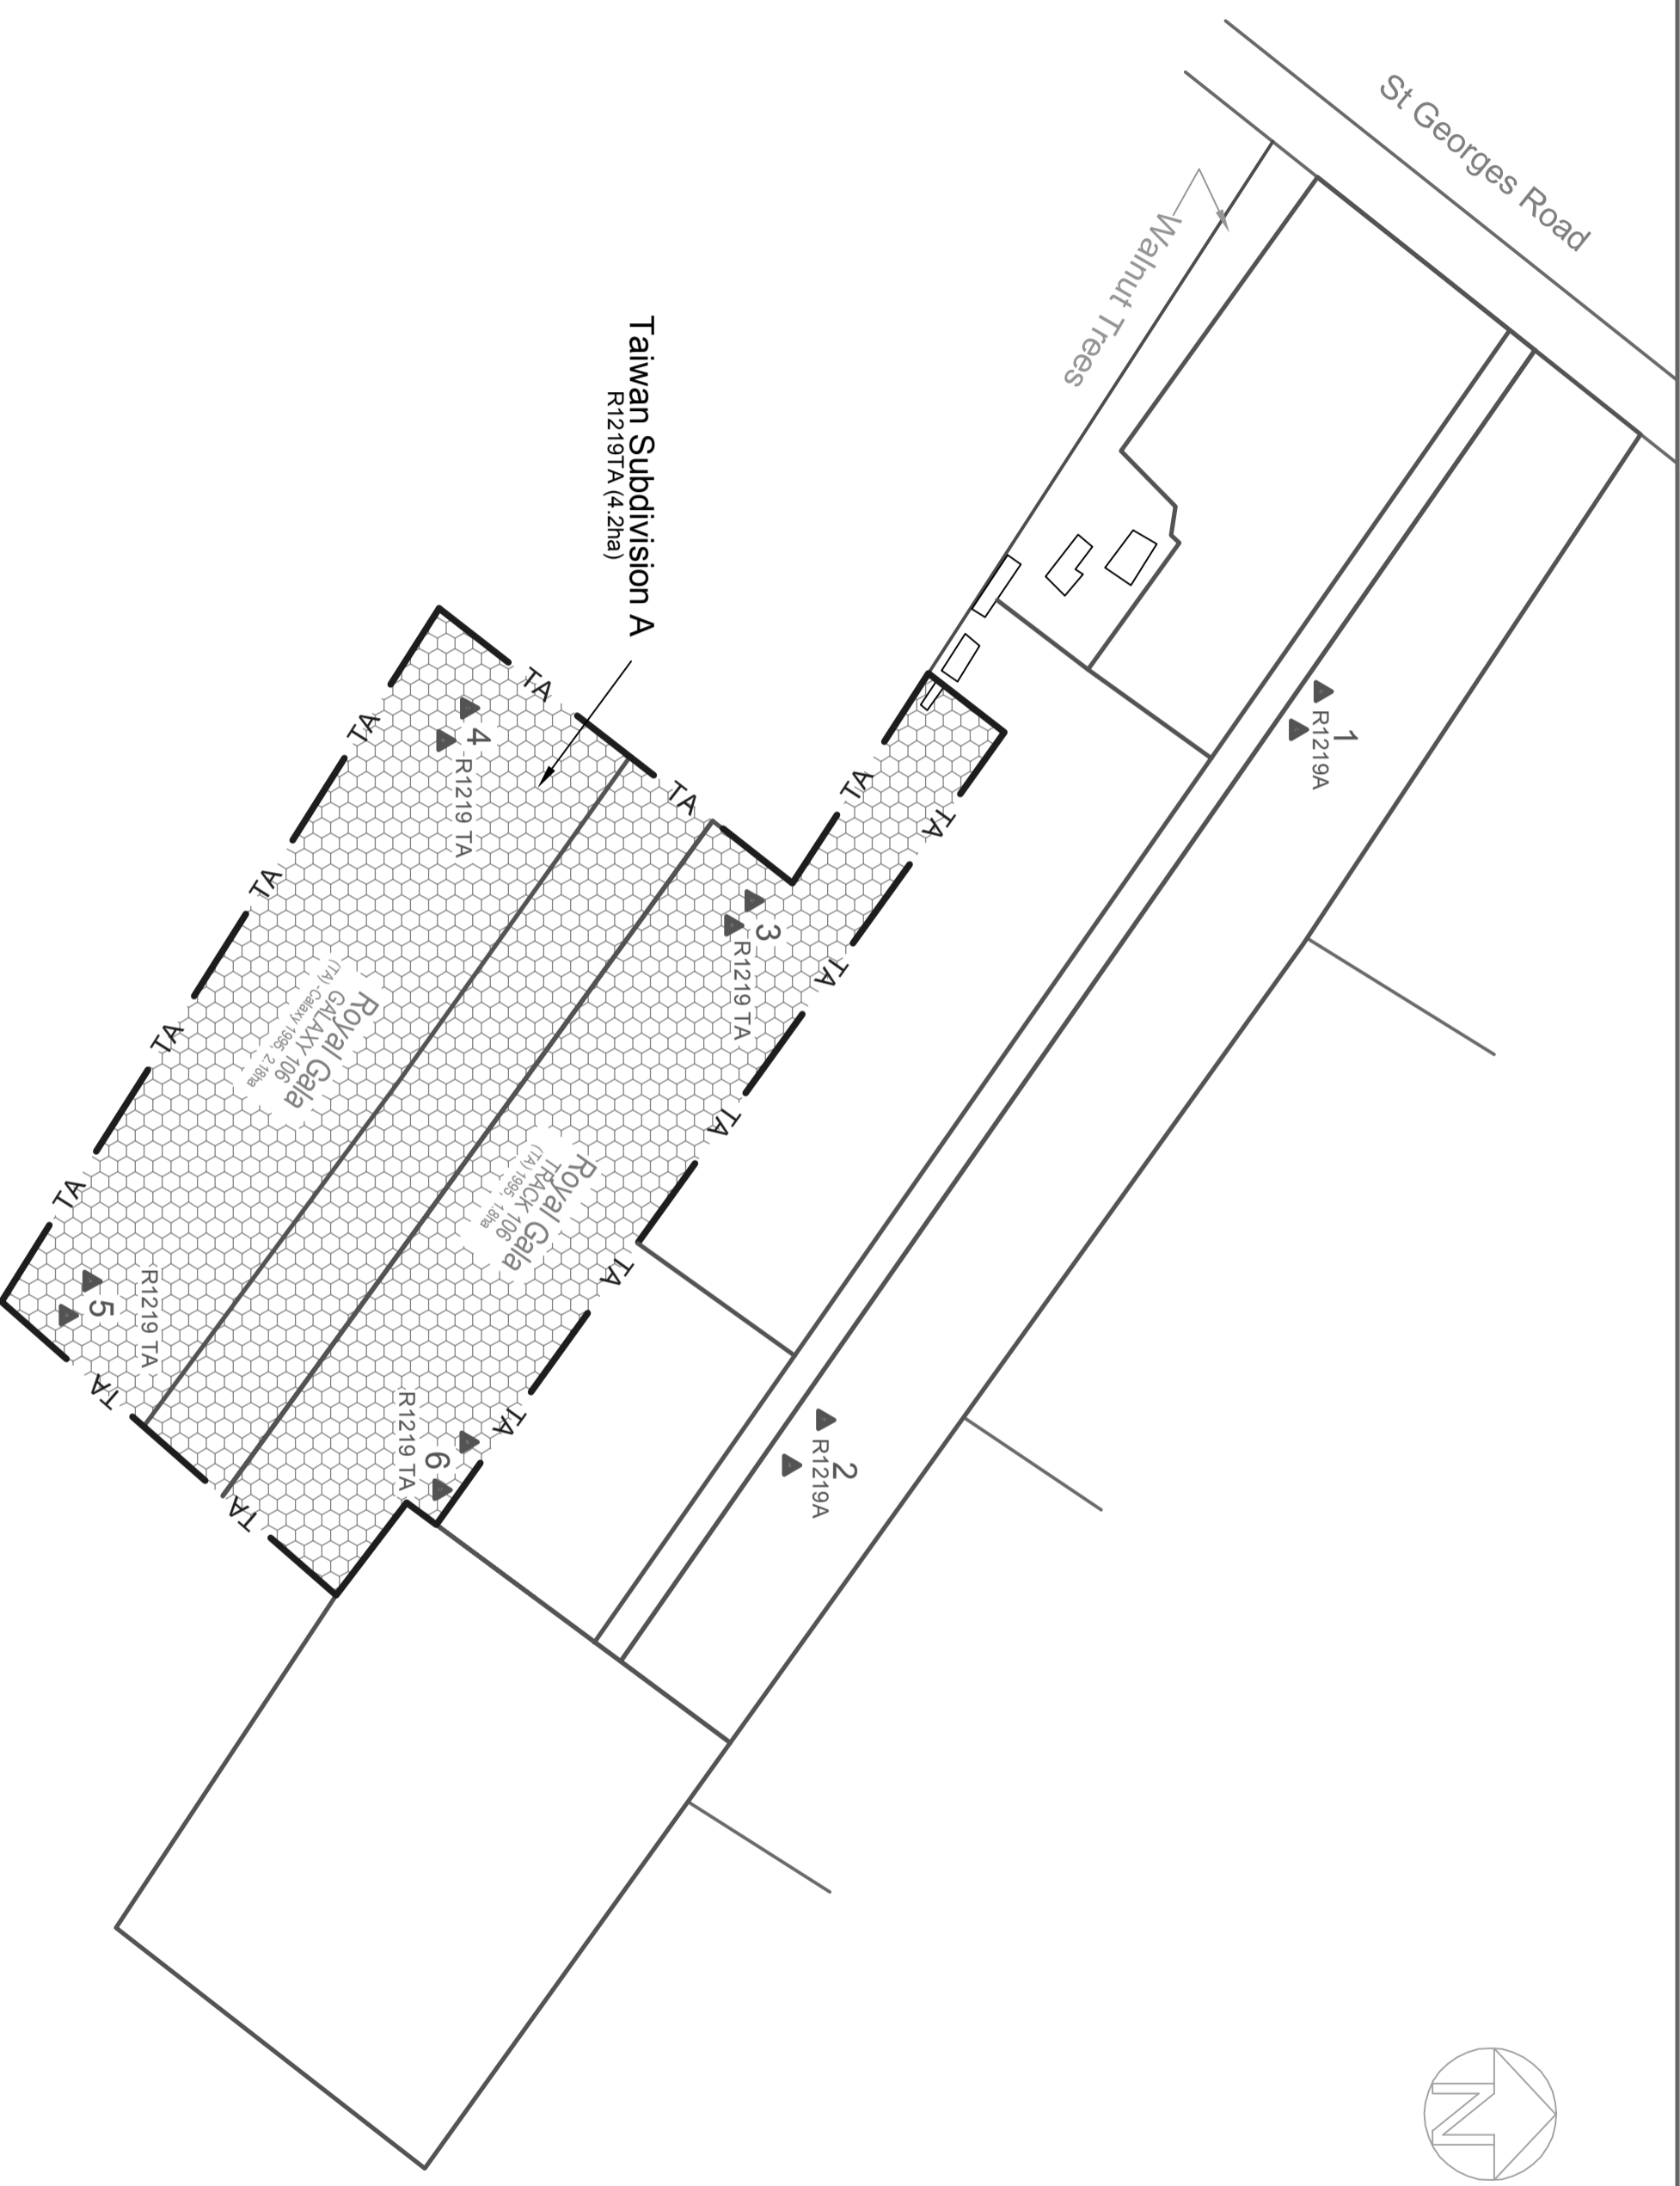

# 223 St Georges Rd (R1219)

## Taiwan Subdivisions

File	StGeorgesRoad		Page
Drawn	Sept2011	Rev	2011-3
Date		A4 Scale	1:3000
App'd	JHD	Units	metres
			of
			<b>3</b>